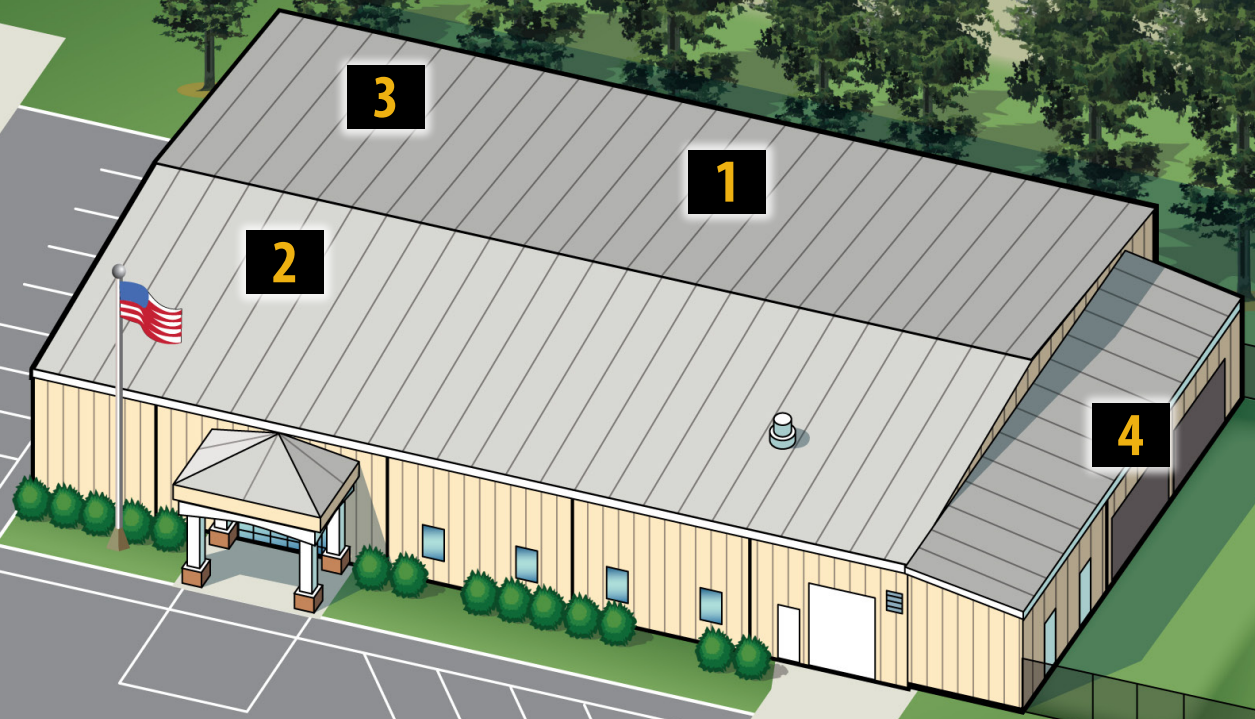

FRANKLIN SITE MAP

DIRECTORY:

- 1 Adult Education/HSE/GED
  770-838-3192
- 2 Advising Kiosk
  1-855-277-2384
- 3 Cosmetology
  706-948-0255
- 4 Welding
  706-948-0257

- Parking Lot
- Handicap Accessible Parking

DISCOVER WGTC:

West Georgia Technical College serves the growing needs of Carroll, Coweta, Douglas, Haralson, Heard, Meriwether and Troup Counties. The college seeks to provide excellent educational opportunities within its service communities and to become a leader in the development of partnerships between these educational resources and business and industry.

RIVER STREET NORTH

FRANKLIN SITE

13017 GA Highway 34 East
Franklin, Georgia 30217
(706) 948-0250
855-887-9482 (WGTC)
www.westgatech.edu

DIRECTIONS: From Carrollton: Take US-27 South about 20 miles to Franklin. After crossing the Chattahoochee River, take the first right (signs will say GA-34). At the end of the ramp, keep left and follow signs for GA-34 W/Downtown Franklin. Turn left onto GA-34. The WGTC Franklin site is about .4 miles ahead on the right.

From LaGrange: Take US-27 North about 20 miles to Franklin. Turn left to access GA-34. At the end of the ramp, keep left and follow signs for GA-34 W/Downtown Franklin. Turn left onto GA-34. The WGTC Franklin site is about .4 miles ahead on the right.

From Newnan: Travel west on GA-34 about 20 miles. After passing beneath the US-27 overpass, the WGTC Franklin site is about .4 miles ahead on the right.