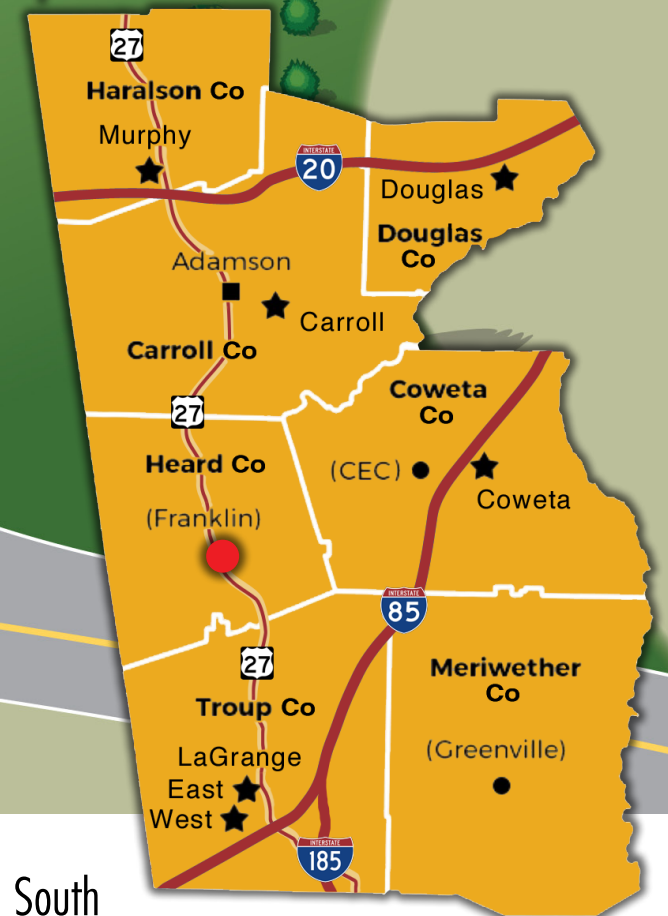

FRANKLIN SITE MAP

DIRECTORY:

- 1 Adult Education/HSE/GED
  770-838-3192
- 2 Advising Kiosk
  1-855-277-2384
- 3 Cosmetology
  706-948-0255
- 4 Welding
  706-948-0257

- Parking Lot
- Handicap Accessible Parking

DISCOVER WGTC:

West Georgia Technical College serves the growing needs of Carroll, Coweta, Douglas, Haralson, Heard, Meriwether and Troup Counties. The college seeks to provide excellent educational opportunities within its service communities and to become a leader in the development of partnerships between these educational resources and business and industry.

RIVER STREET NORTH

FRANKLIN SITE

13017 GA Highway 34 East
Franklin, Georgia 30217
(706) 948-0250
855-887-9482 (WGTC)
www.westgatech.edu

DIRECTIONS: From Carrollton: Take US-27 South about 20 miles to Franklin. After crossing the Chattahoochee River, take the first right (signs will say GA-34). At the end of the ramp, keep left and follow signs for GA-34 W/Downtown Franklin. Turn left onto GA-34. The WGTC Franklin site is about .4 miles ahead on the right.

From LaGrange: Take US-27 North about 20 miles to Franklin. Turn left to access GA-34. At the end of the ramp, keep left and follow signs for GA-34 W/Downtown Franklin. Turn left onto GA-34. The WGTC Franklin site is about .4 miles ahead on the right.

From Newnan: Travel west on GA-34 about 20 miles. After passing beneath the US-27 overpass, the WGTC Franklin site is about .4 miles ahead on the right.