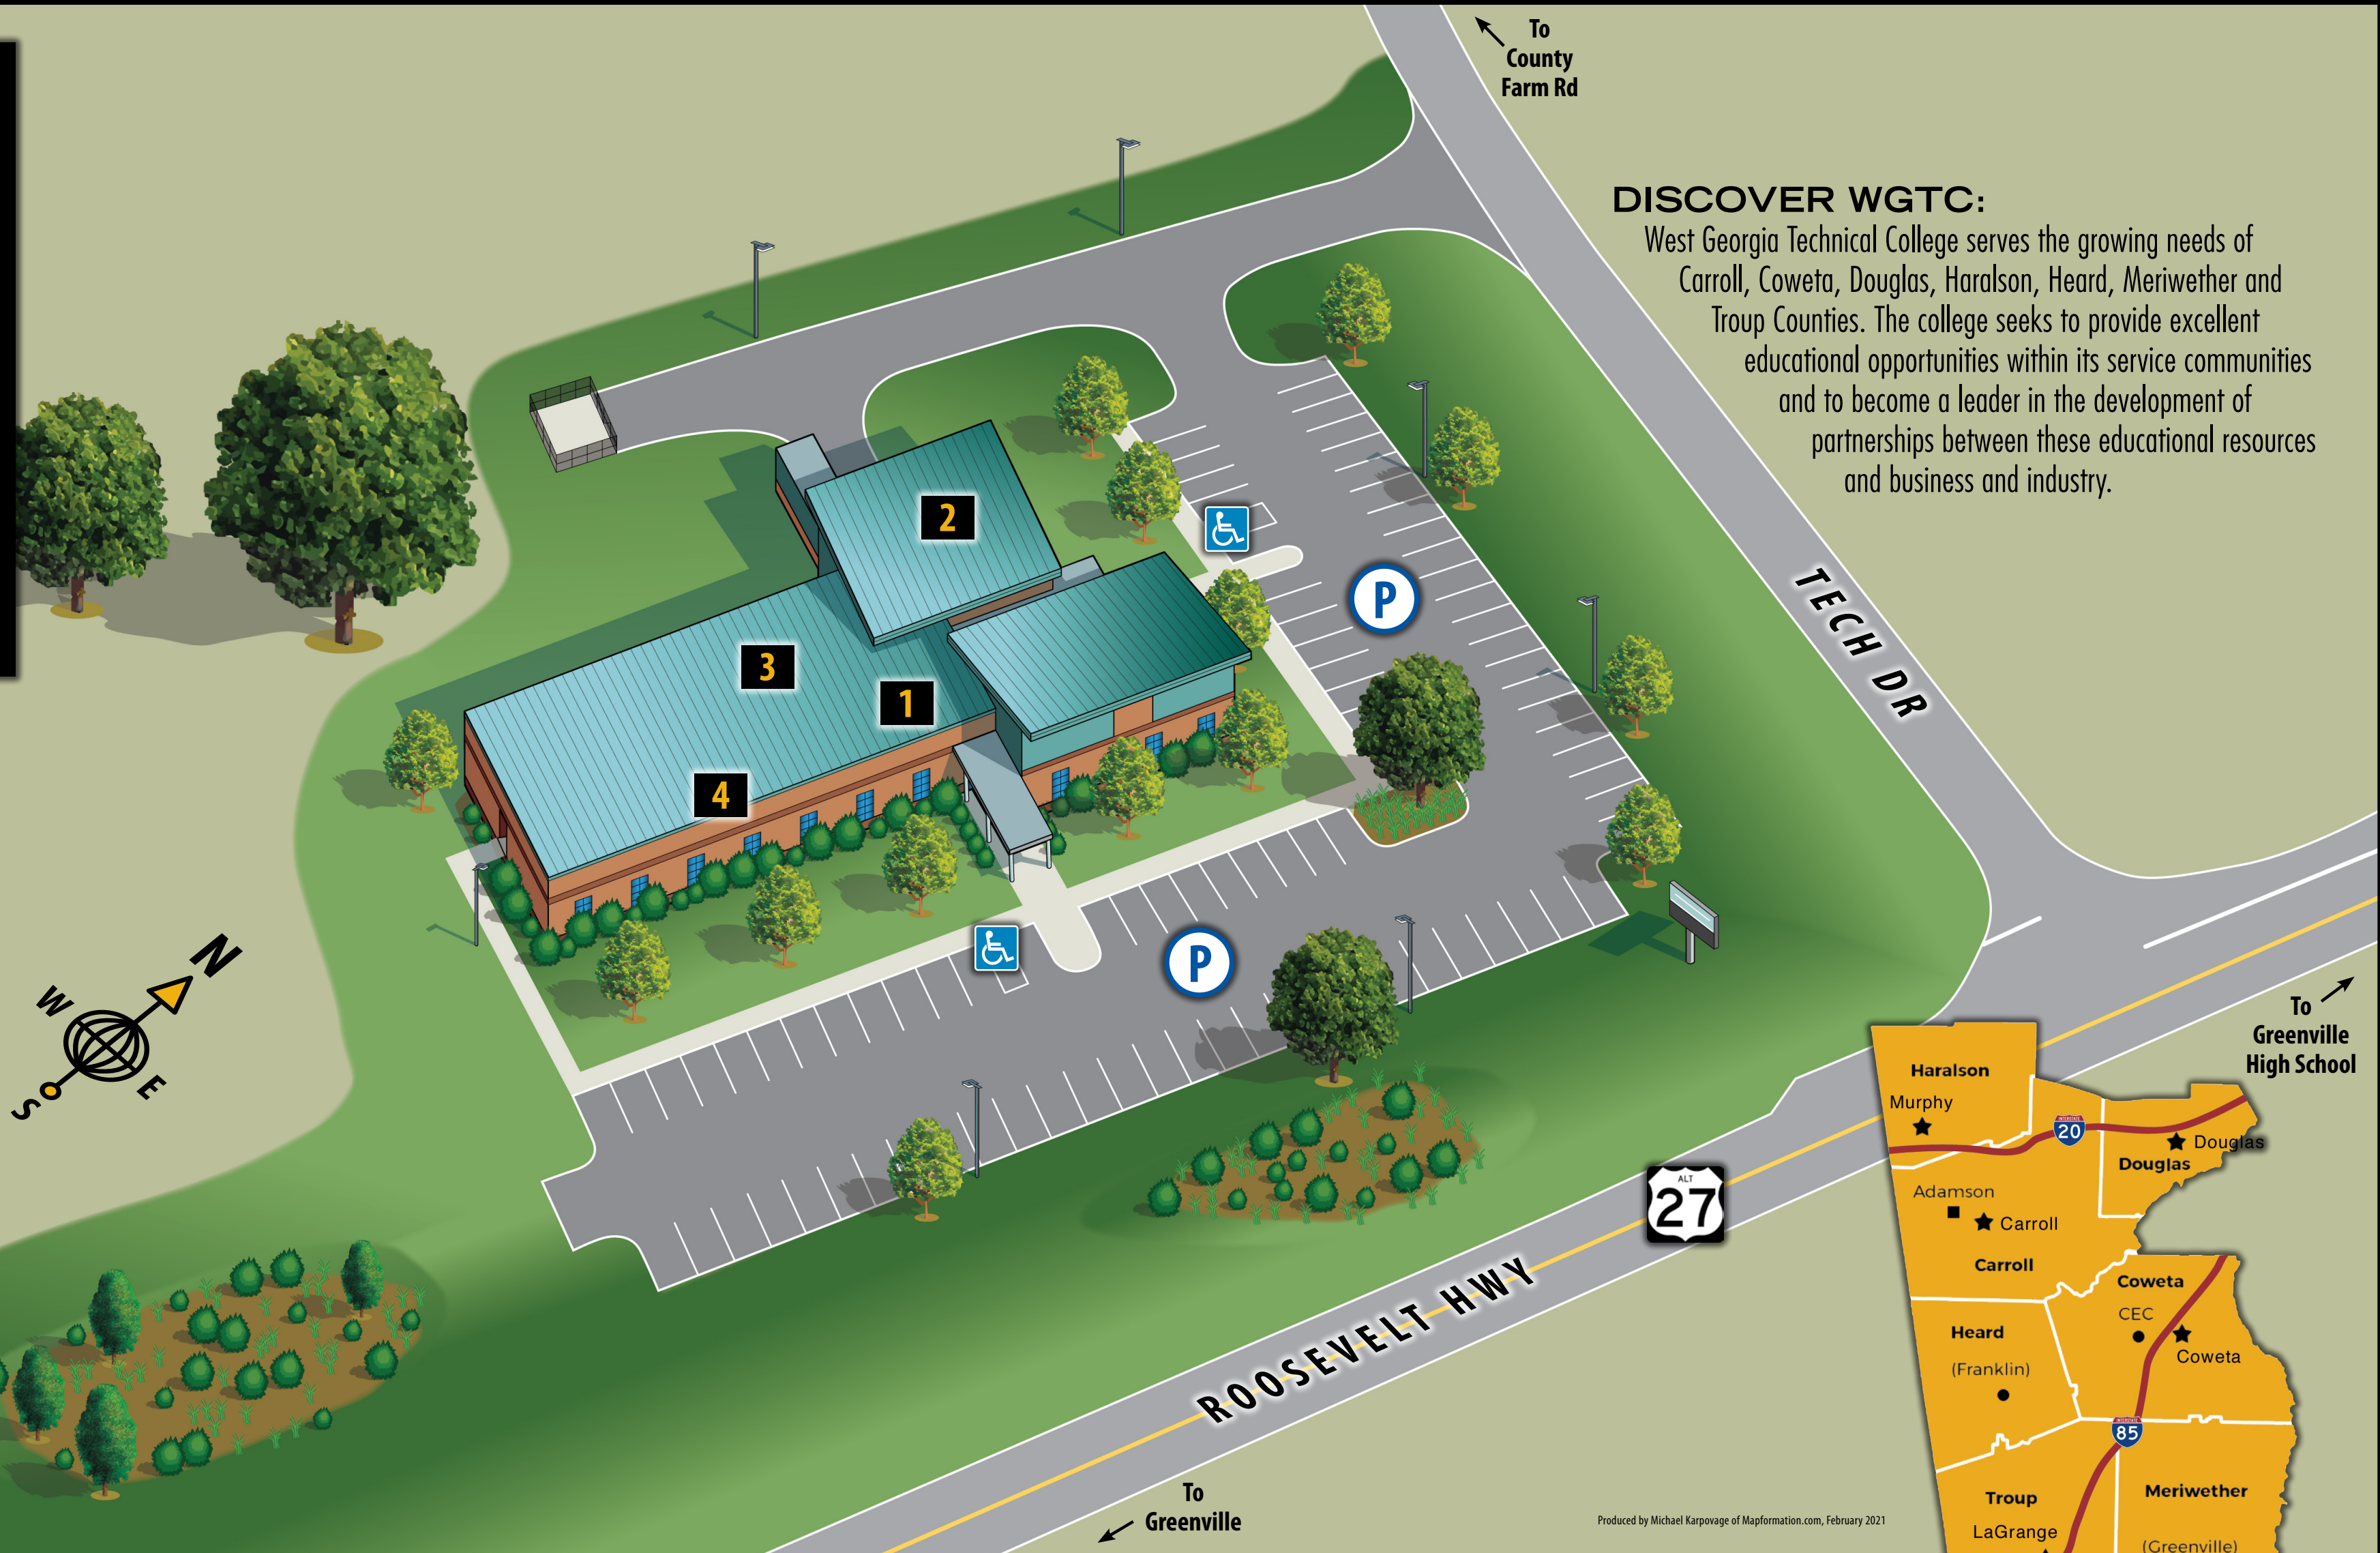

GREENVILLE SITE MAP

DIRECTORY:

- 1 Adult Education/HSE/GED
  770-838-3192
- 2 Welding
- 3 Dual Enrollment
  706-756-4562
- 4 General Education

- Parking Lot
- Handicap Accessible Parking

DISCOVER WGTC:

West Georgia Technical College serves the growing needs of Carroll, Coweta, Douglas, Haralson, Heard, Meriwether and Troup Counties. The college seeks to provide excellent educational opportunities within its service communities and to become a leader in the development of partnerships between these educational resources and business and industry.

GREENVILLE SITE

17529 Roosevelt Highway
Greenville, Georgia 30222
(706) 672-3102
855-887-9482 (WGTC)
www.westgatech.edu

DIRECTIONS:

From Newnan: Travel south on US 27 ALT for about 24 miles. The Greenville Site is on the right just past Greenville High School.

From LaGrange: Take GA-109 east for about 20 miles. Travel around the Greenville Square to access US 27 ALT North. The Greenville Site is about 1.3 miles ahead on left.