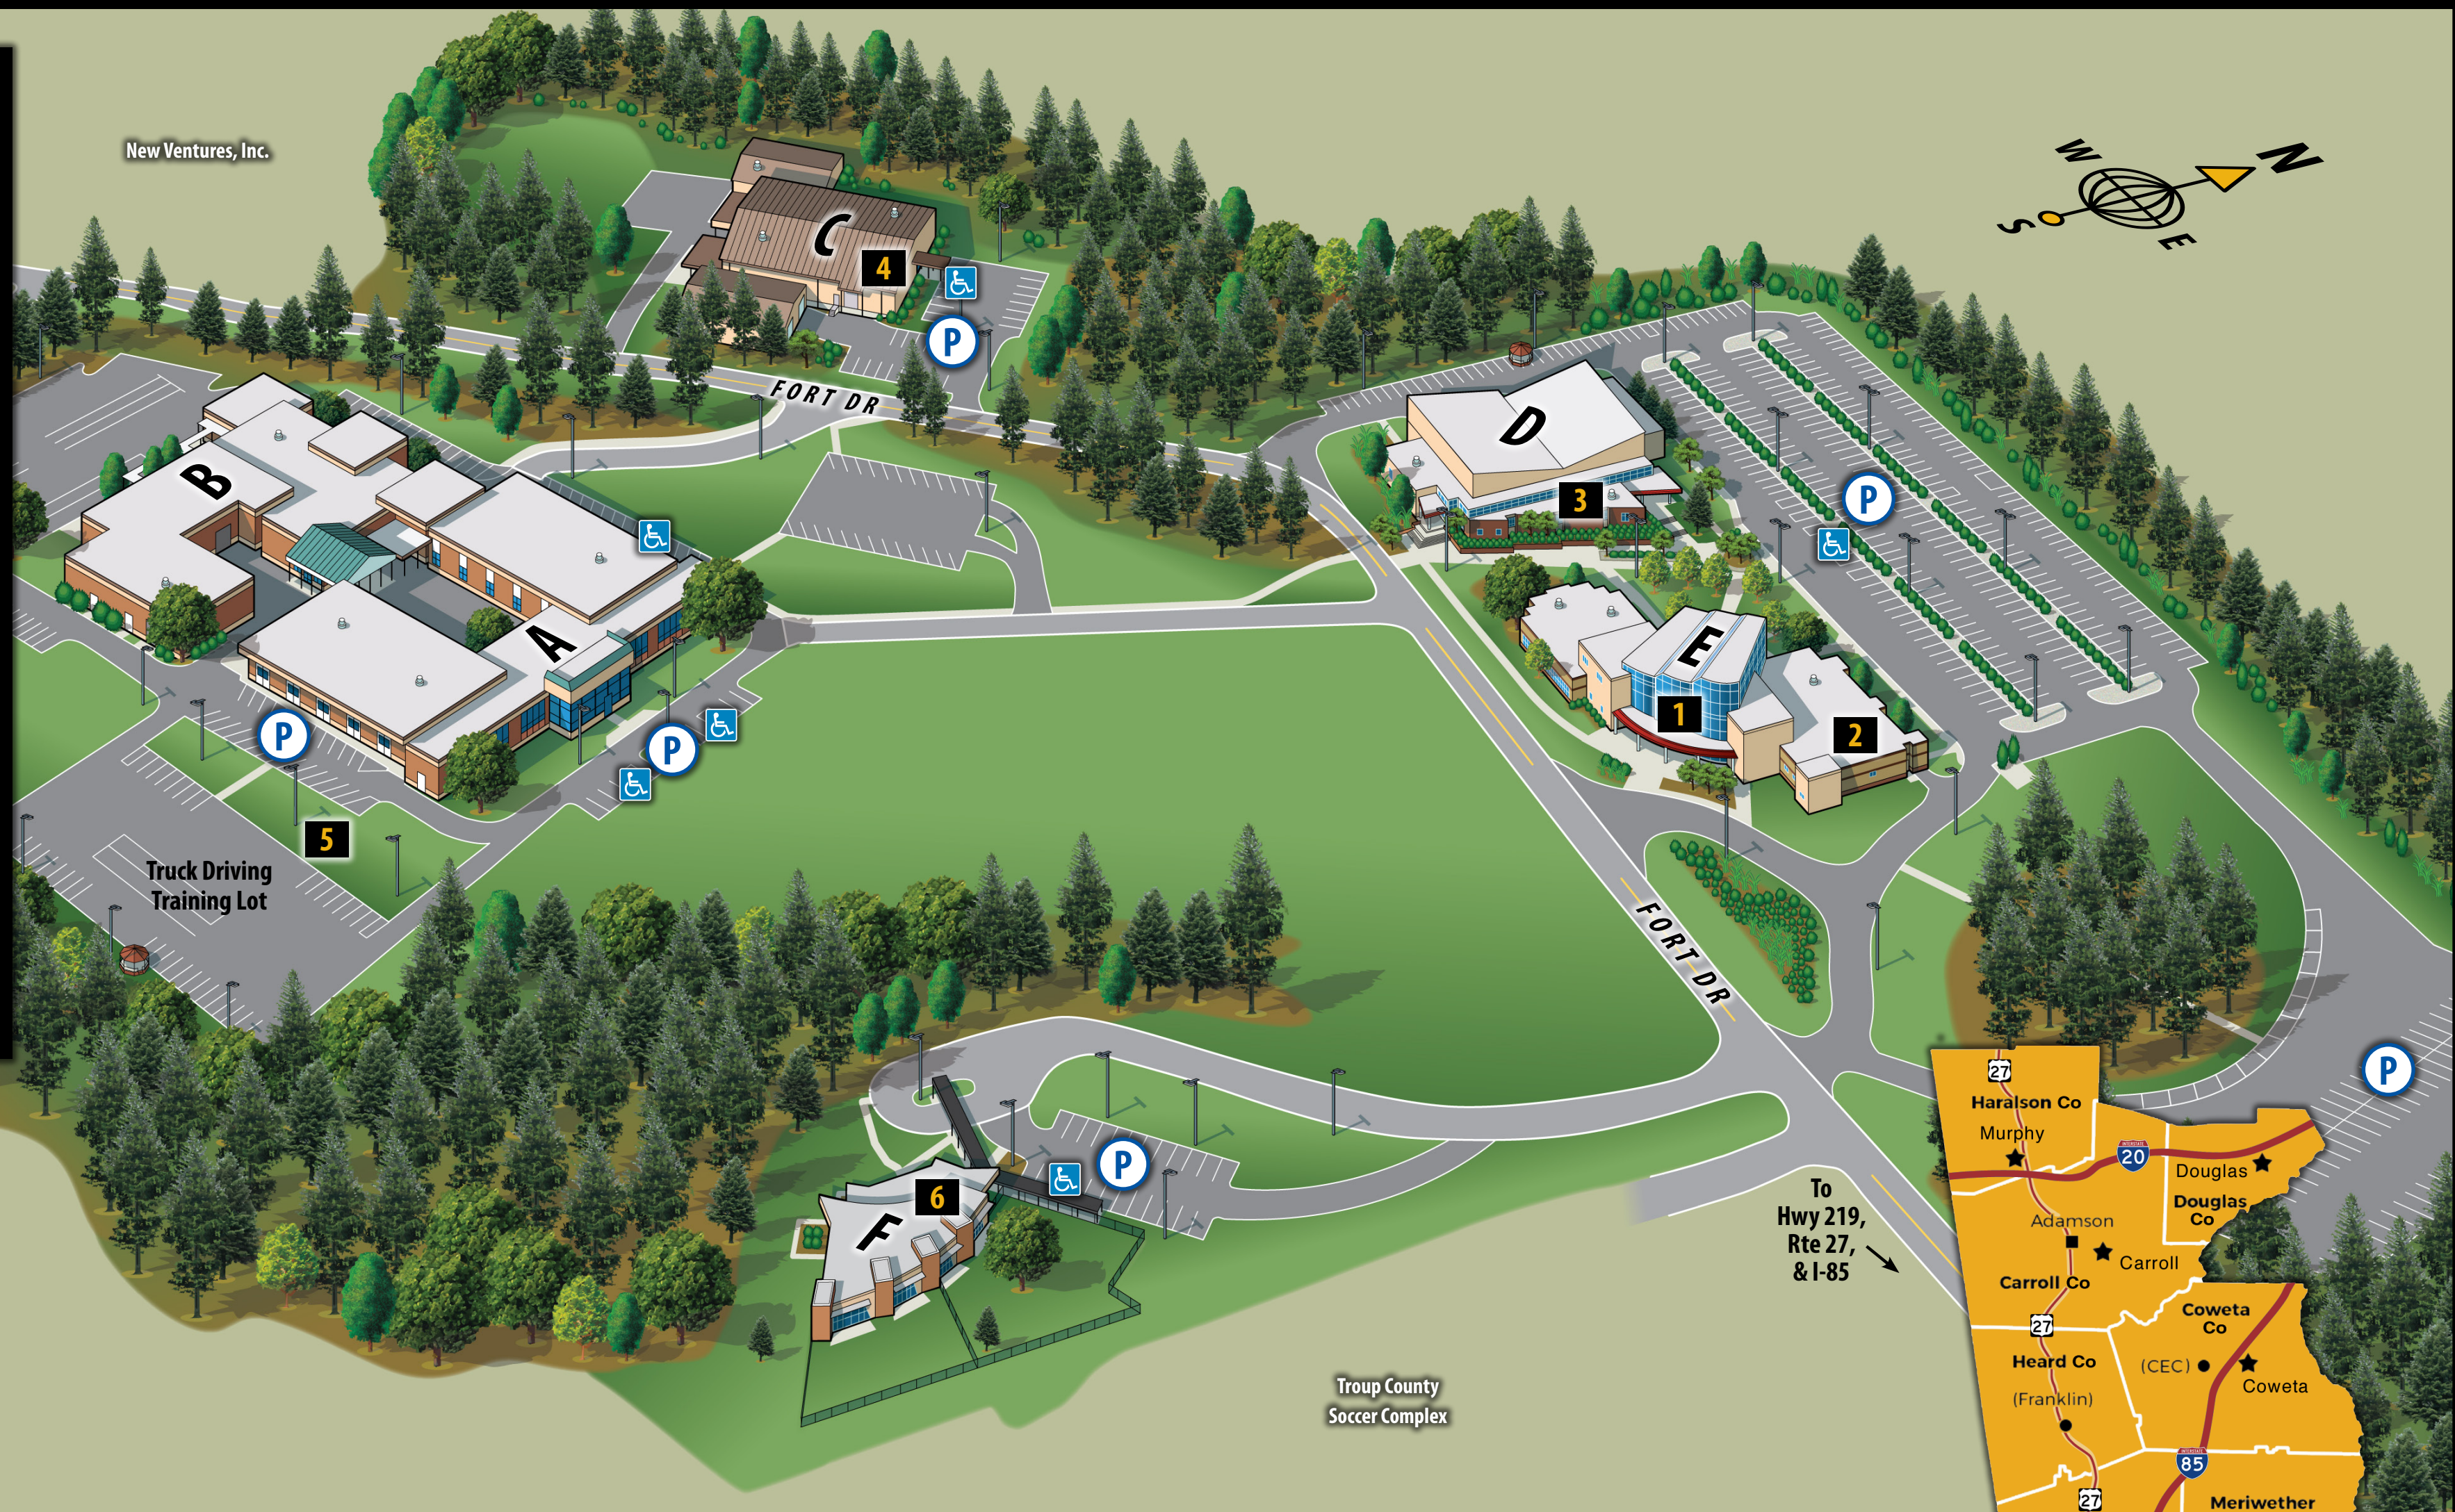

LAGRANGE EAST CAMPUS MAP

DIRECTORY:

- 1 Callaway Conference Center
  706-756-4622
- 2 Culinary Arts
  706-845-4323
- 3 Economic Development
  706-756-4613
- 4 Welding
  706-845-4323
- 5 Commercial Truck Driving
  706-845-4323
- 6 Troup County Schools
  706-812-7900

- Parking Lot
- Handicap Accessible Parking

LAGRANGE EAST CAMPUS
200 Fort Drive
LaGrange, GA 30240
678-821-3800
855-286-3462(WGTC)
www.westgatech.edu

DISCOVER WGTC:
West Georgia Technical College serves the growing needs of Carroll, Coweta, Douglas, Haralson, Heard, Meriwether and Troup Counties. The college seeks to provide excellent educational opportunities within its service communities and to become a leader in the development of partnerships between these educational resources and business and industry.

DIRECTIONS:
From I-85 north:
Take Exit 13, turn left onto Highway 219 and proceed approximately two miles to Fort Drive. Turn left on Fort Drive. The Callaway Center is the first building on the right.
From I-85 south:
Take Exit 13, turn right onto Highway 219 and proceed approximately 2 miles to Fort Drive. Turn left on Fort Drive. The Callaway Center is the first building on the right.