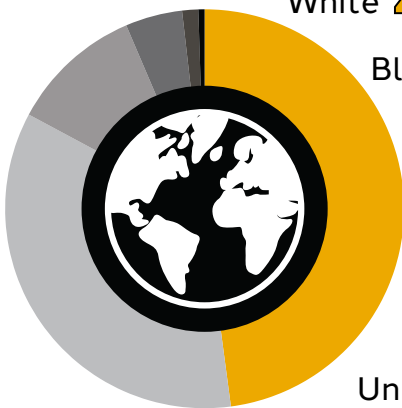

64% Retention Rate

TOP 5 Program Areas

Healthcare
Cosmetology
Business
Cybersecurity
Welding

DEMOGRAPHICS

White 45%

Black 37%

Hispanic 11%

Two or More 5%

Asian 1%

Unknown 1%

TO

AGE AVERAGE: 25

48% 44% 8%

<21 21-39 40+

FIRST GENERATION STUDENTS 49%

CREDIT LOAD