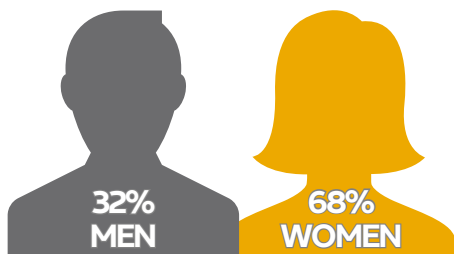

FAST FACTS AY2025

www.westgatech.edu

A Unit of the Technical College System of Georgia. Equal Opportunity Institution.

ENROLLMENT

CREDIT NON CREDIT DUAL ENROLL ADULT ED

9,896 3,149 2,367 2,125

15,170

Total people served

AWARDS CONFERRED

ASSOCIATE DEGREES DIPLOMAS

328 261

TECHNICAL CERTIFICATES

3,536

99% Overall Placement Rate

91% In Field Placement Rate

71% Graduation Rate

64% Retention Rate

TOP 5 Program Areas

Healthcare
Cosmetology
Business
Cybersecurity
Welding

DEMOGRAPHICS

White 45%

Black 37%

Hispanic 11%

Two or More 5%

Asian 1%

Unknown 1%

TO

AGE AVERAGE: 25

48% 44% 8%

<21 21-39 40+

FIRST GENERATION STUDENTS 49%

CREDIT LOAD

PART TIME 75%

FULL TIME 25%

GENDER

32% MEN

68% WOMEN